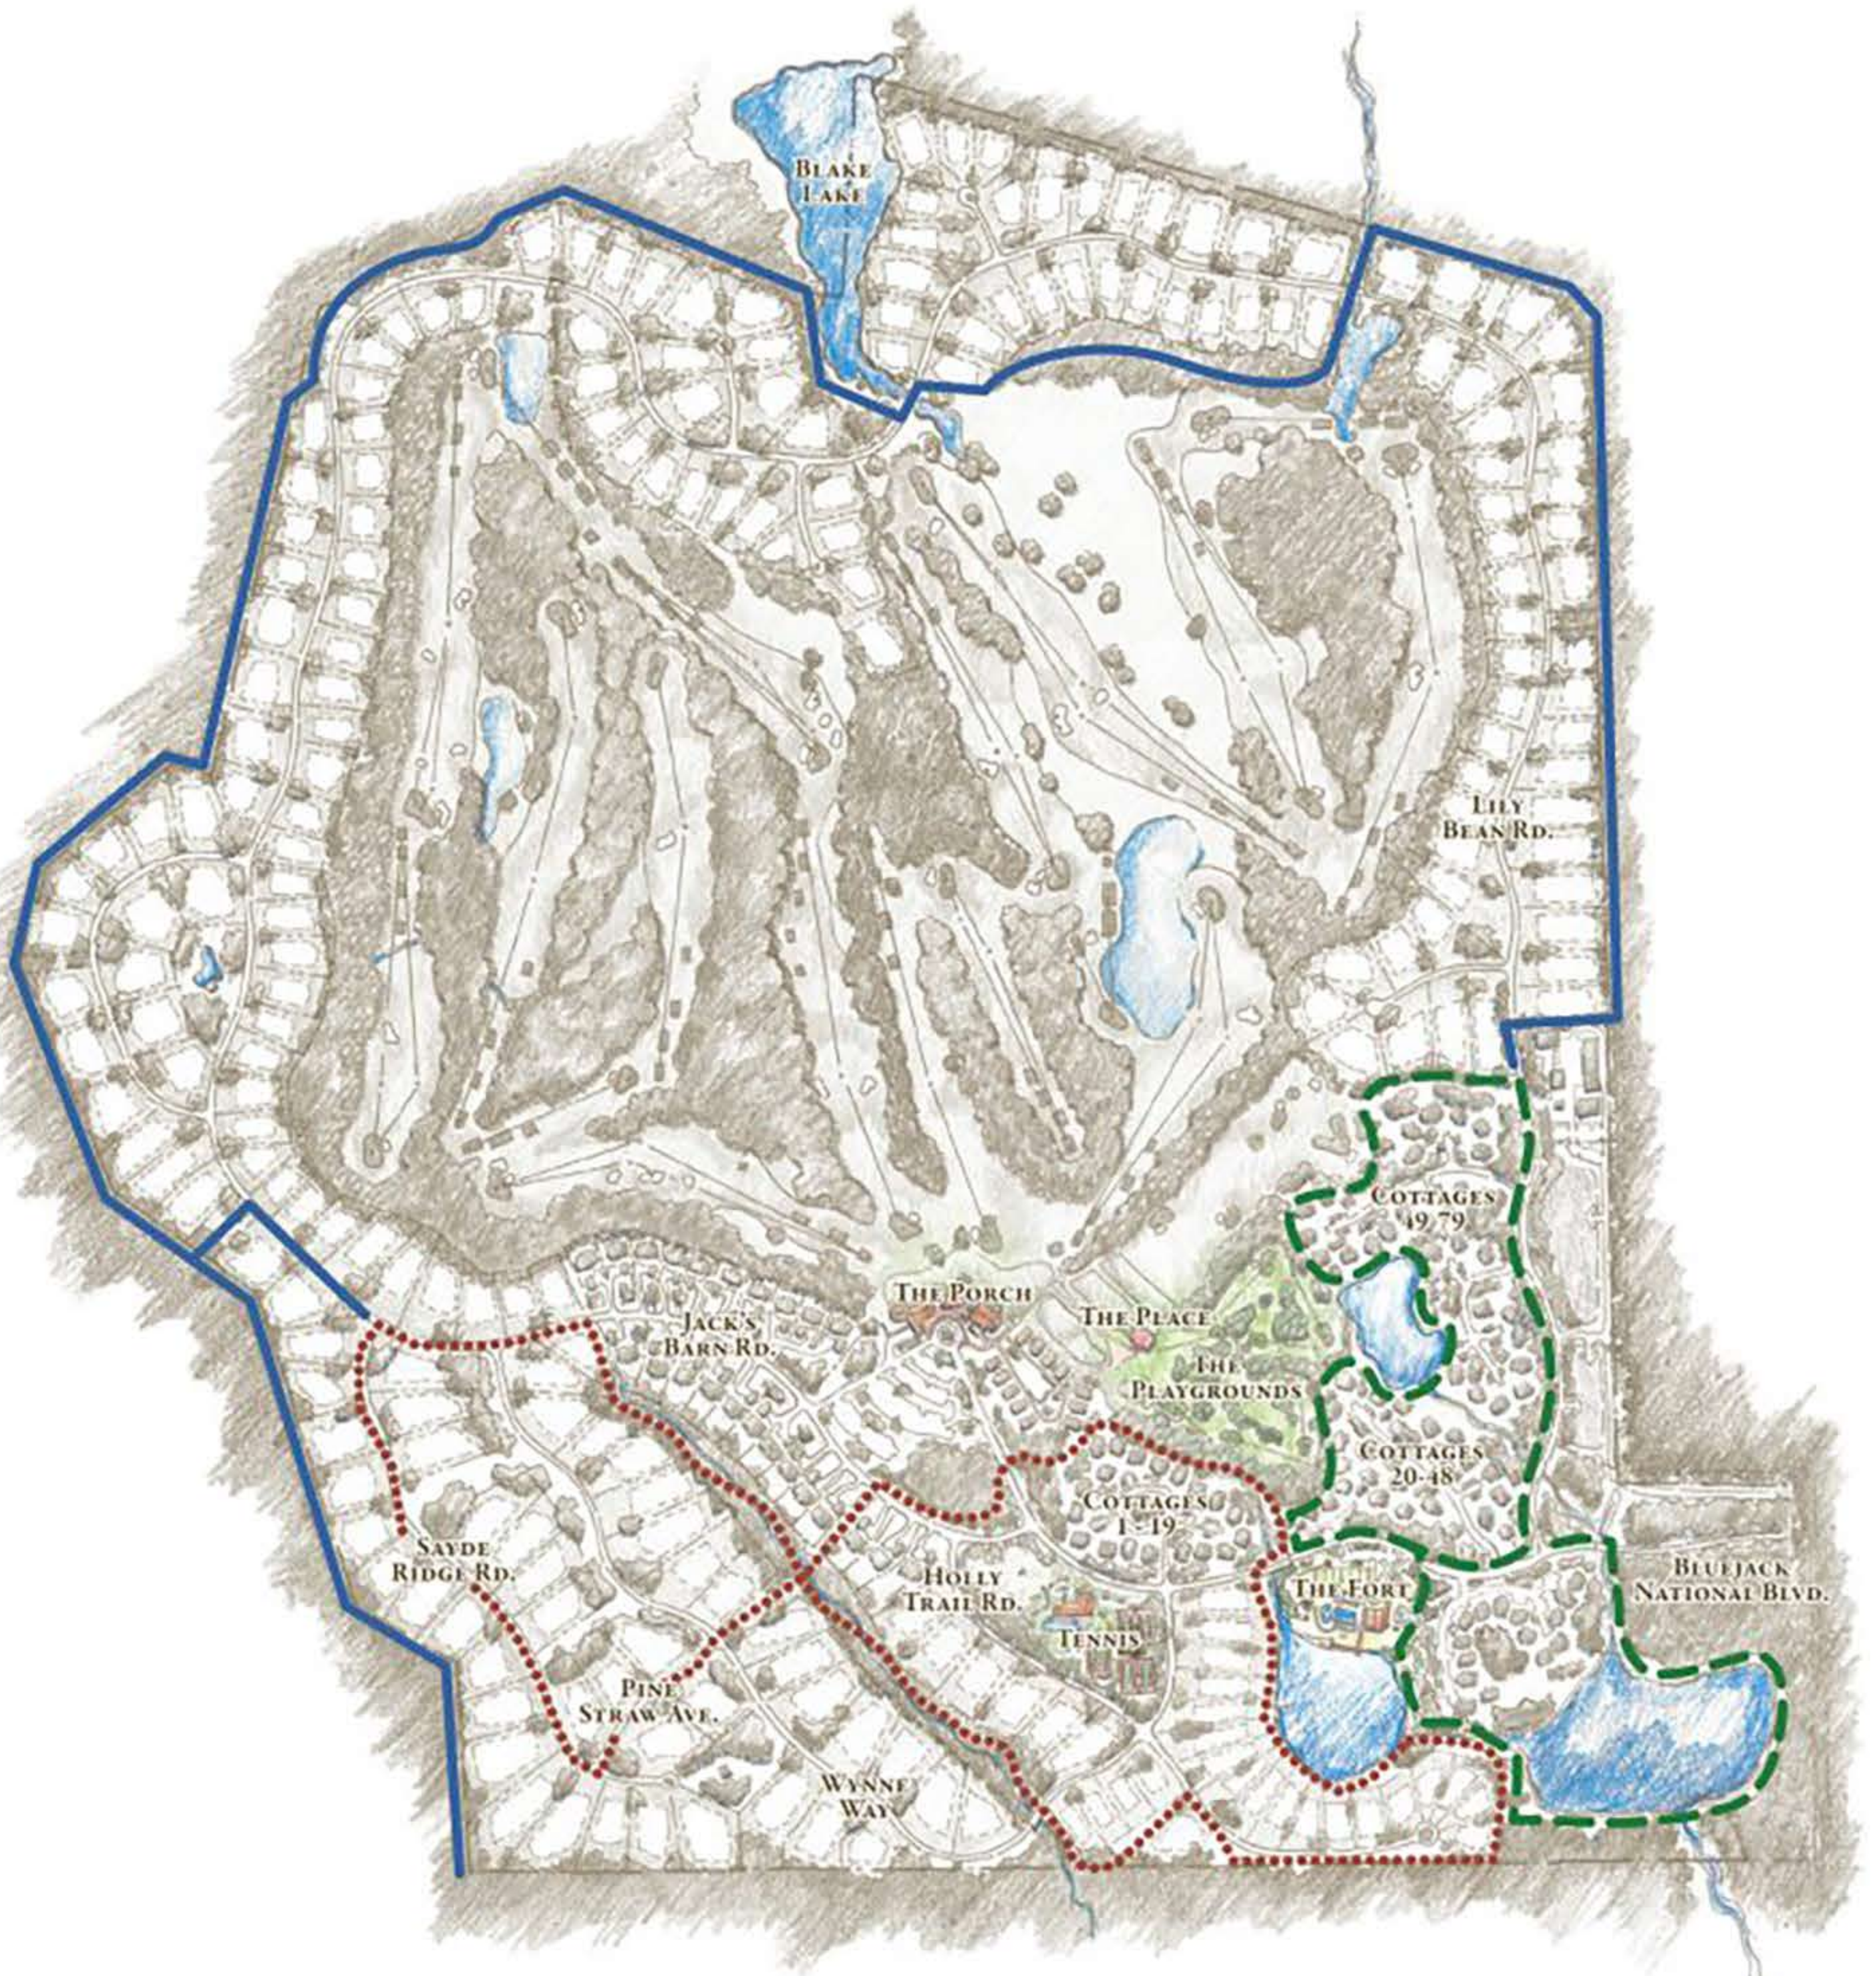

TRAIL MAP

 **Route One**
1.5 - 1.7 miles

 **Route Two**
2 - 2.2 miles

 **Route Three**
2.8 - 3.2 miles

 **Total**
6.4 - 7 miles